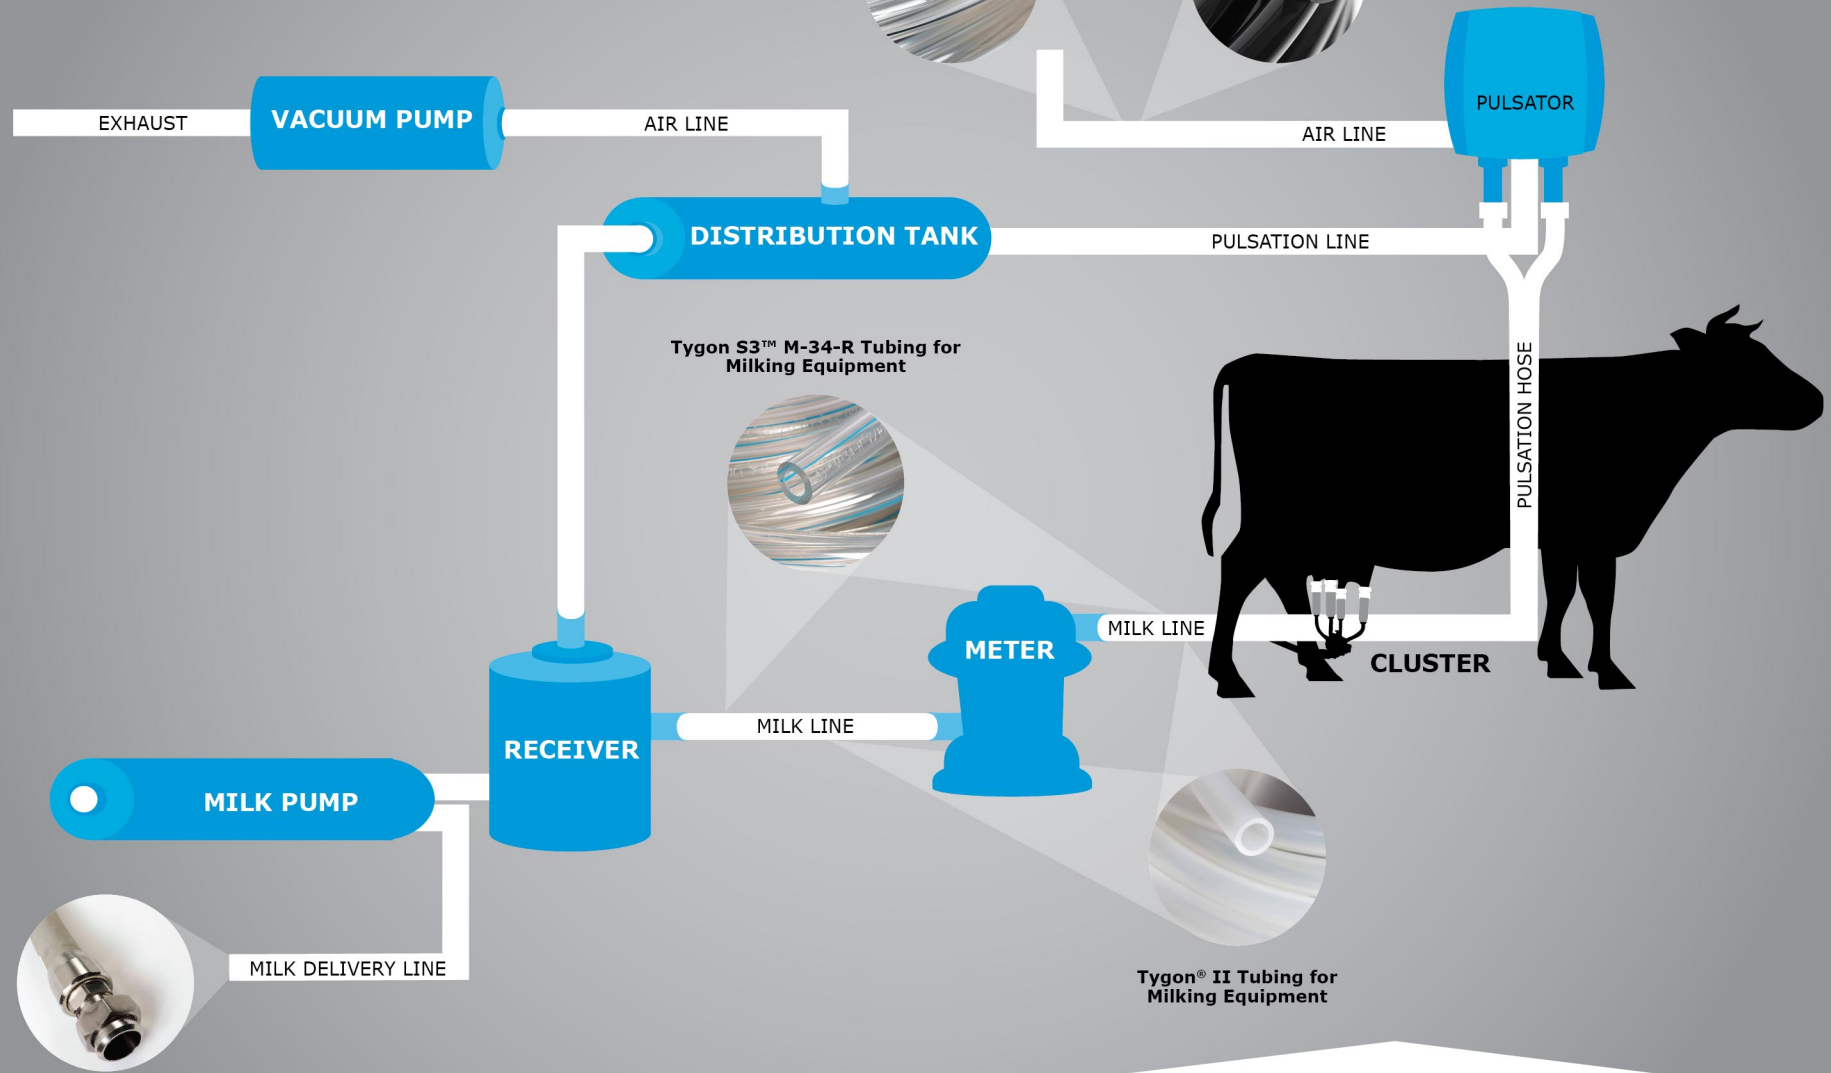

TYGON[®]

Excellence By Design

Tygon S3™ A24 Vacuum Tubing for Milking Equipment

Tygon S3™ A24-C Vacuum Tubing for Milking Equipment

Tygon S3™ M-34-R Tubing for Milking Equipment

Tygon® II Tubing for Milking Equipment

Versilon™ MHH Suction and Discharge Milk Hauler Hose